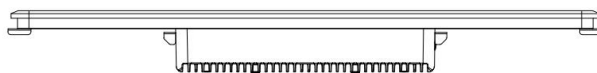

All brand and product names mentioned are trademarks of their respective owners and are hereby recognized. Subject to changes.