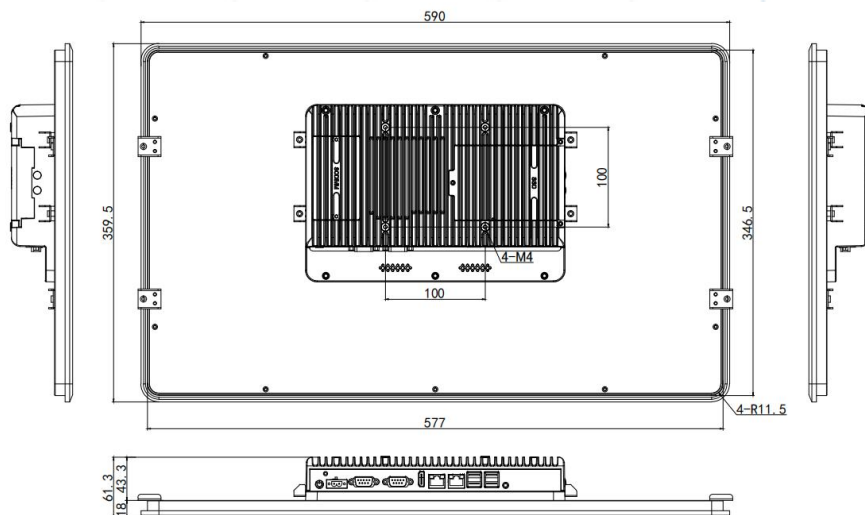

All brand and product names mentioned are trademarks of their respective owners and are hereby recognized. Subject to changes.