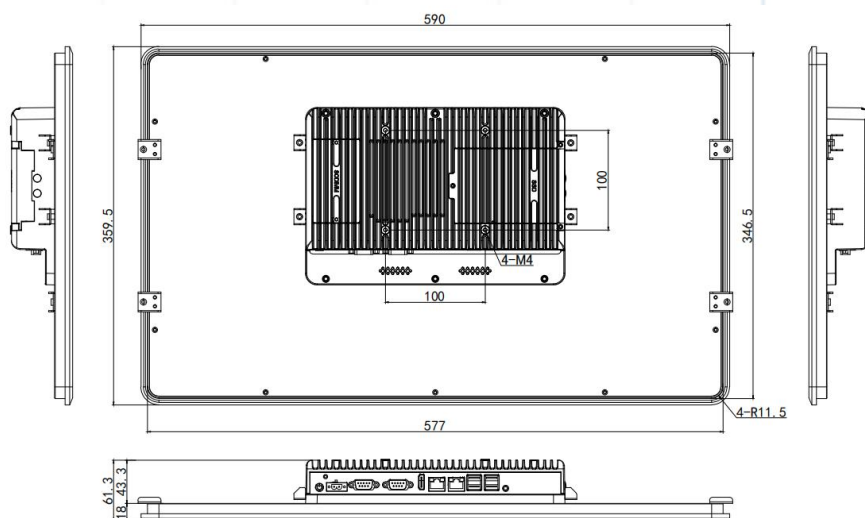

All brand and product names mentioned are trademarks of their respective owners and are hereby recognized. Subject to changes.